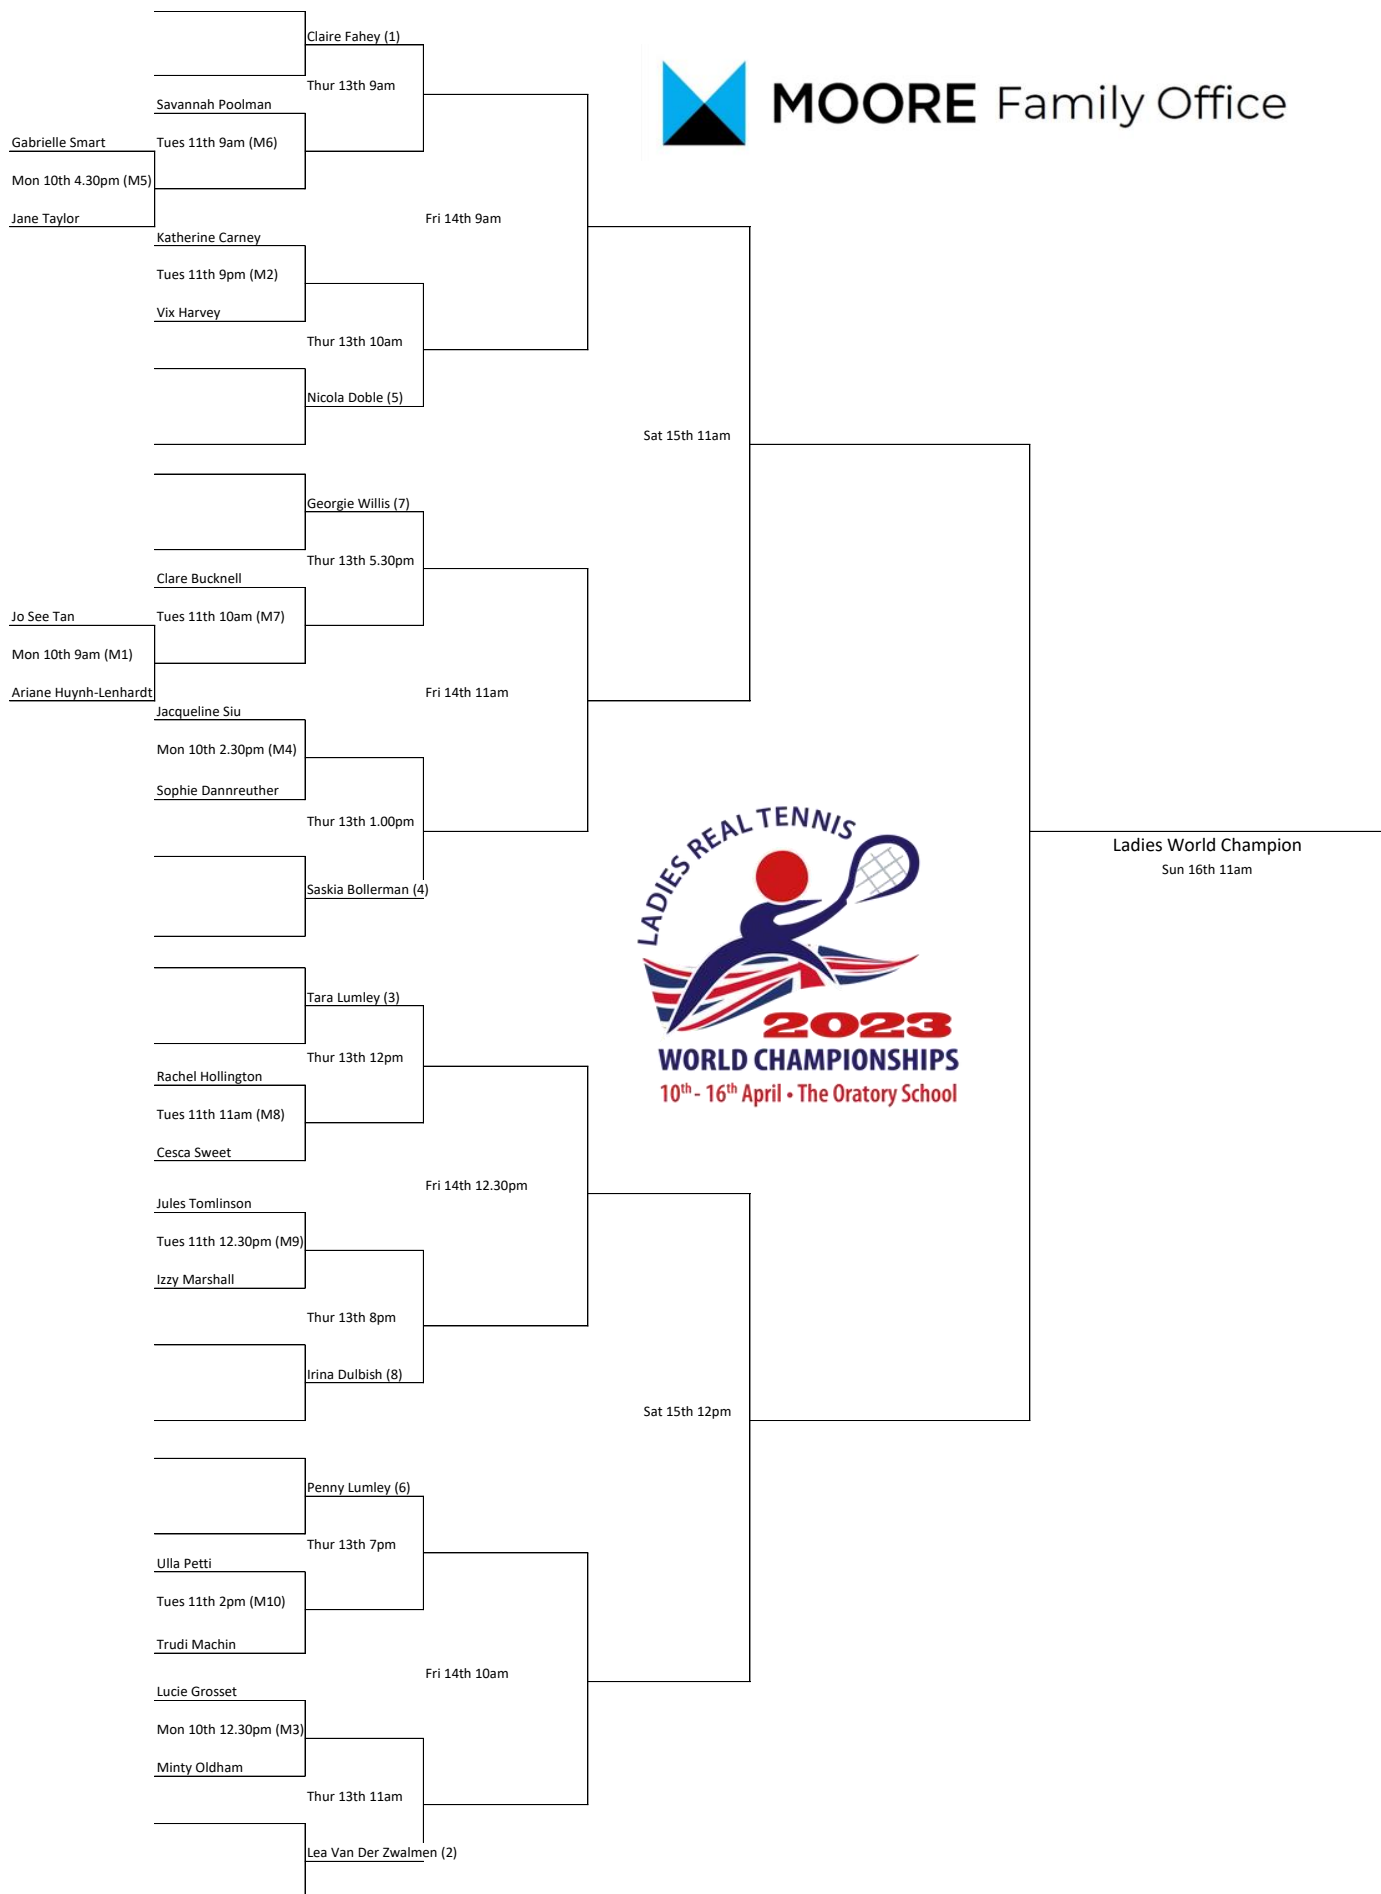

# Ladies World Championship 2023

## Singles Draw

10th - 16th April The Oratory School

**MOORE** Family Office

Ladies World Champion  
Sun 16th 11am